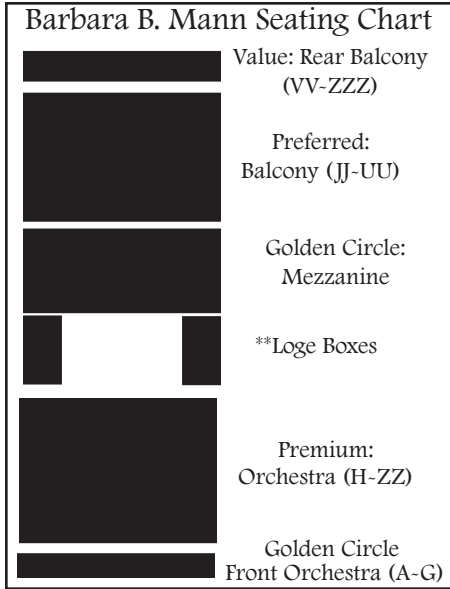

BECOME A MEMBER OF OUR MUSICAL LEGACY SOCIETY!

For a tax-deductible gift of $1000, members of our Musical Legacy Society enjoy V.I.P. Privileges, such as reserved parking at Barbara B. Mann Hall, a private lounge and bartender available before and at intermission; a catered reception with guest artists after each concert, the ability to purchase LOGE BOX SEATING, and other special perks and invitations during the season! Join Today!

Become a Season Subscriber Today and SAVE!

Season Subscribers get the best seat selection.
Season Subscribers save up to 20% over single ticket prices!

Season Subscribers pay **NO HANDLING FEES!**

Be sure to check our website regularly for updates, dates of our free family concerts and special events!

**Loge Box seats only available for purchase by Musical Legacy Society members.

Detach the bottom of this form and mail to:

Gulf Coast Symphony ♦ PO Box 60878 ♦ Fort Myers, FL 33906 ♦ (239) 277-1700 ♦ www.gulfcoastsymphony.org

Symphonic Sensation Subscriptions			
Location	Sub. Price	# Subs.	$ Subtotal
**Loge Box	$260		
Golden Circle	$184		
Premium	$152		
Preferred	$128		
Value	$112		
Suggested Tax Deductible contribution			$50
GRAND TOTAL			

Renewal: ___ Yes ___ No
Specific/Special Seat Request(s):

Office Use Only
Date Received:
Seat Number BBMann:
Date Processed:
Date Tickets Mailed:

Name _____
Address _____
City _____ State _____ Zip _____
Home ( ) _____ Cell ( ) _____
E-mail Address _____

☐ Check enclosed (payment by check helps lower our costs.) ☐ MC ☐ Visa ☐ AMEX ☐ Discover

Account No. _____

Exp. Date _____

Security Code (on back of card) _____

Signature(required for charge orders only) _____

Programs & Dates are Subject to Change. All sales are final.